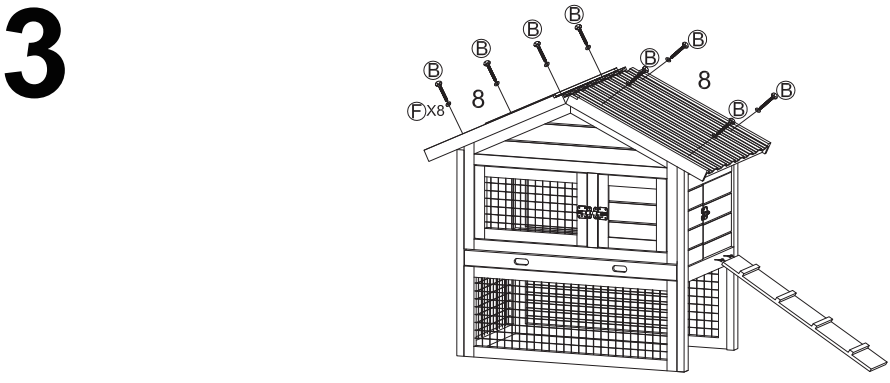

- (A) M3.5X45 12PCS
- (B) M3.5X40 22PCS
- (C) M3X16 16PCS
- (D) 2PCS
- (E) 2PCS
- (F) 8PCS
- (G) 6# 4PCS

zooplus SE | Sonnenstraße 15 | 80331 München |
 Germany | zooplus.com | service@zooplus.com
 For GB market: zooplus Services Ltd. |
 30 St. Giles | Oxford | OX1 3LE | England
 Made in China